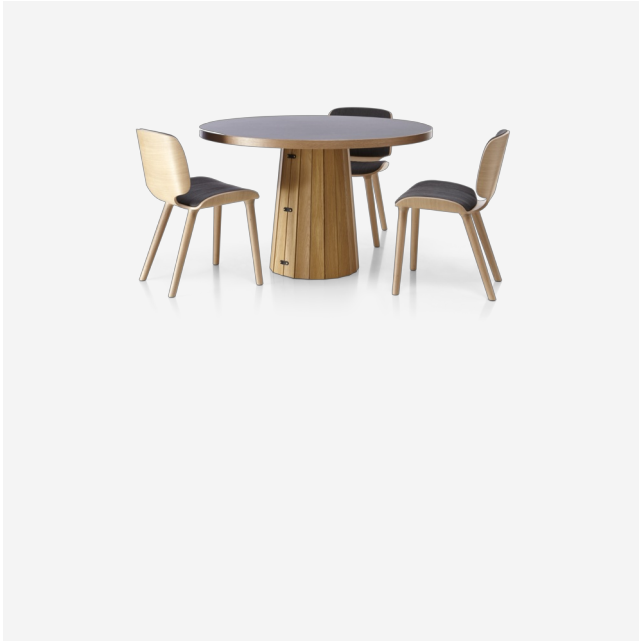

m o o o i

Container Table

MARCEL WANDERS

Configure, combine, repeat. The Container Table, designed by Marcel Wanders studio, is part of a fully versatile system that has endless composition possibilities. The Container Table fits in every space and with combinations to suit your home, office or public space the Container Table can certainly exceed any requirements.