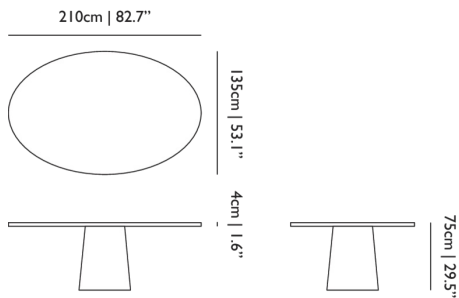

MATERIAL

PE Base, tops in different materials.

Container Table / Top Oval, 210x130 Oak

Dimensions

Product

WIDTH 210cm | 82.7"

DEPTH 130cm | 51.2"

WEIGHT NETTO 69kg |
152.12lbs

Packaging

WIDTH 148cm | 58.3"

HEIGHT 10cm | 3.9"

CUBAGE 0.32m³ | 11.34ft³

LENGTH 217cm | 85.4"

WEIGHT 80kg | 176.37lbs

Technical

ADDITIONAL

If the option is available and you choose a table with a socket and would like an extension cable with female connector and plug, it will have to be bought locally. It is not included in the set. Only the male plug is included.

MATERIAL

Solid Oak

THICKNESS TABLETOP

4cm | 1.6"

SHAPE

Oval

SEATS

10